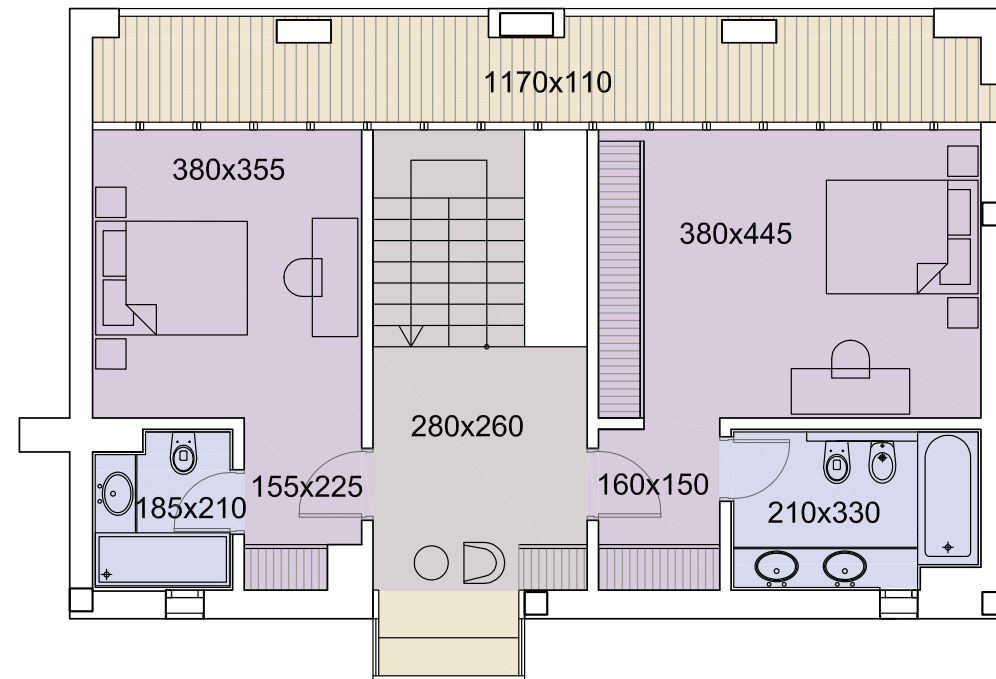

LANE

LANE

District //S
Area

232 sqm